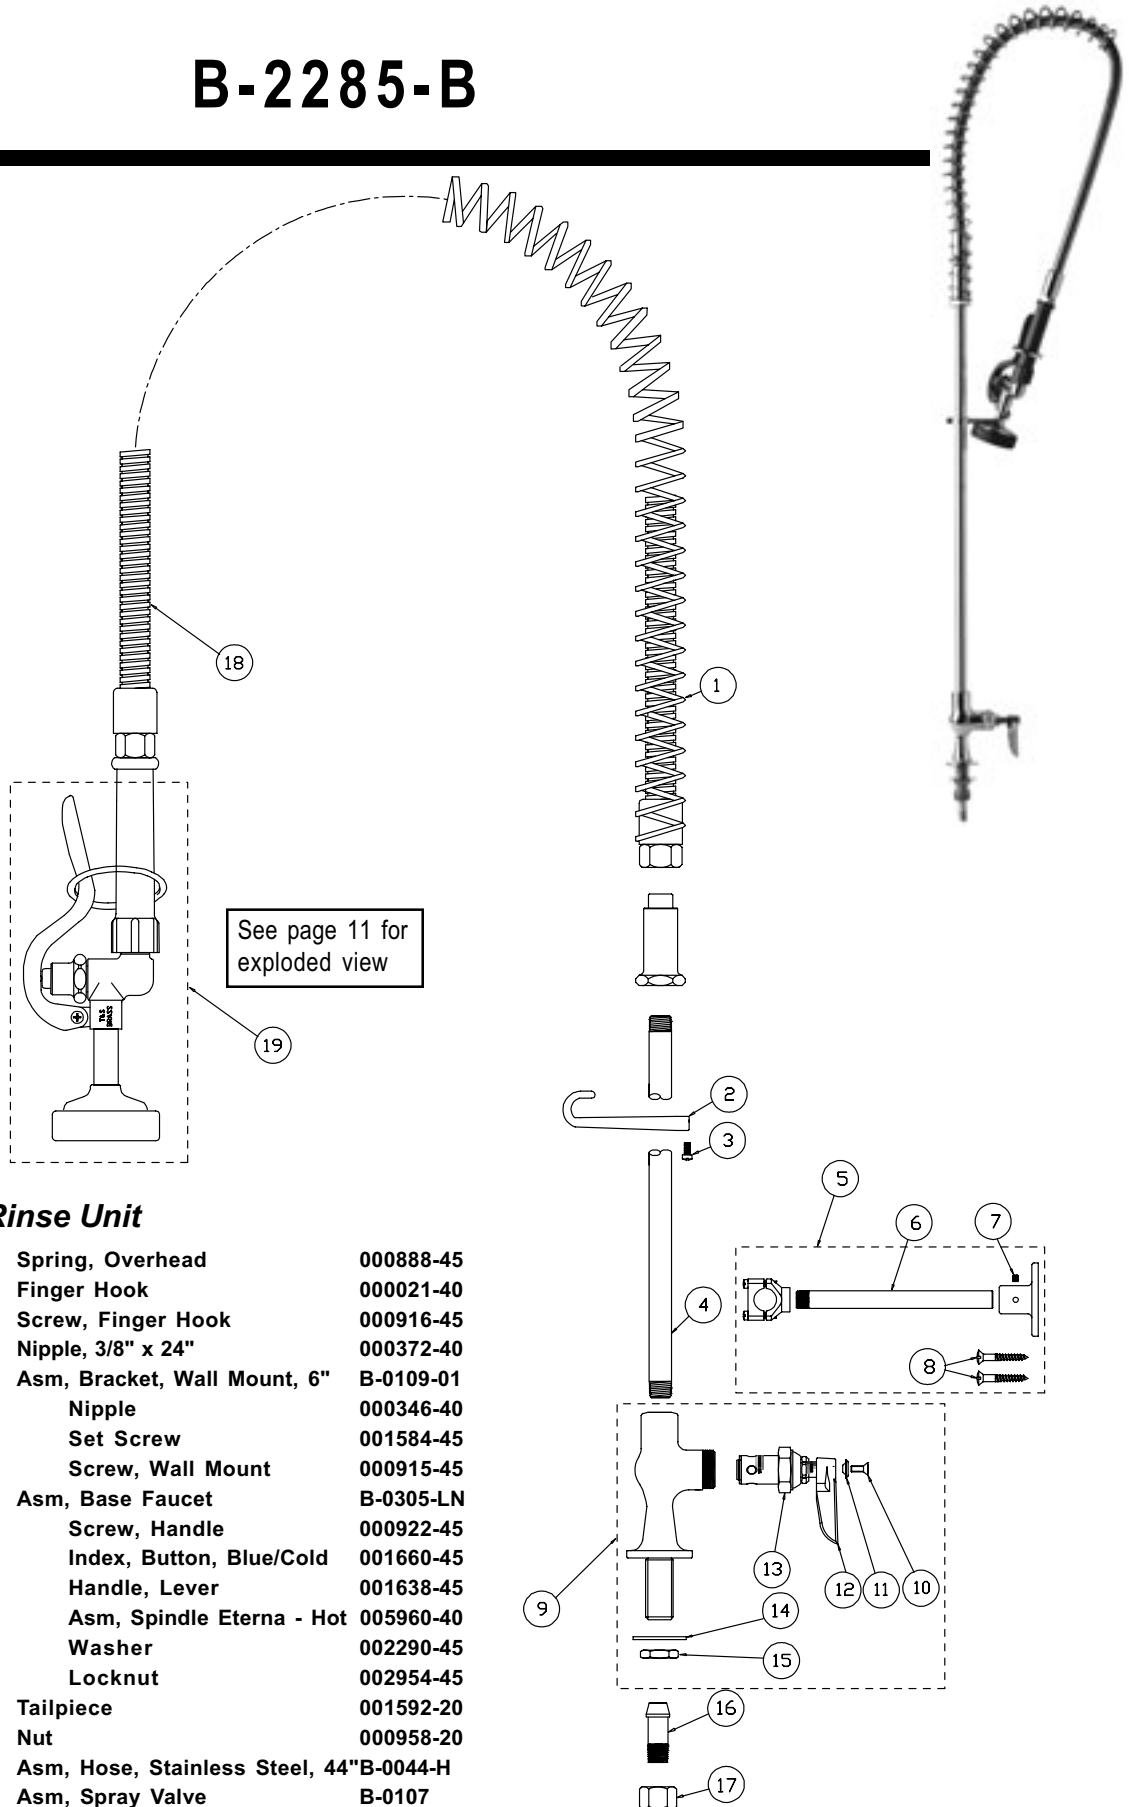

# B-2285-B

## Pre Rinse Unit

1	Spring, Overhead	000888-45
2	Finger Hook	000021-40
3	Screw, Finger Hook	000916-45
4	Nipple, 3/8" x 24"	000372-40
5	Asm, Bracket, Wall Mount, 6"	B-0109-01
6	Nipple	000346-40
7	Set Screw	001584-45
8	Screw, Wall Mount	000915-45
9	Asm, Base Faucet	B-0305-LN
10	Screw, Handle	000922-45
11	Index, Button, Blue/Cold	001660-45
12	Handle, Lever	001638-45
13	Asm, Spindle Eterna - Hot	005960-40
14	Washer	002290-45
15	Locknut	002954-45
16	Tailpiece	001592-20
17	Nut	000958-20
18	Asm, Hose, Stainless Steel, 44"	B-0044-H
19	Asm, Spray Valve	B-0107