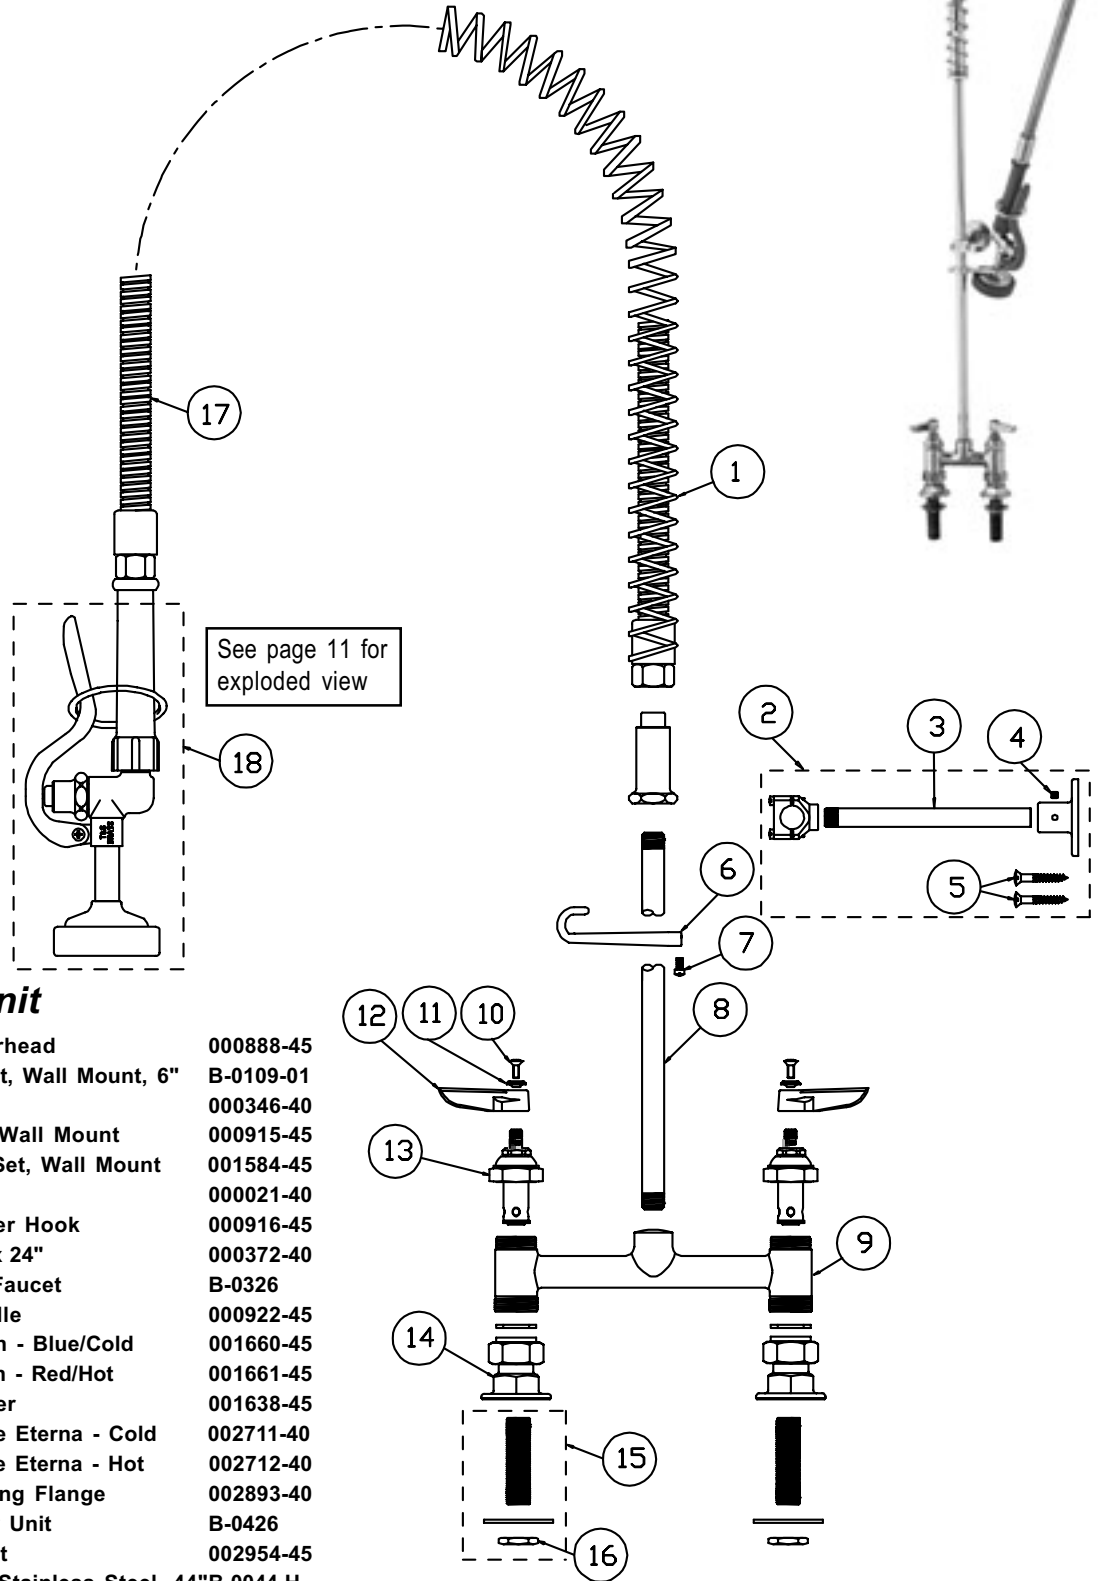

# B-2290

## Pre Rinse Unit

1	Spring, Overhead	000888-45
2	Asm, Bracket, Wall Mount, 6"	B-0109-01
3	Nipple	000346-40
4	Screw, Wall Mount	000915-45
5	Screw Set, Wall Mount	001584-45
6	Finger Hook	000021-40
7	Screw, Finger Hook	000916-45
8	Nipple, 3/8" x 24"	000372-40
9	Asm, Base Faucet	B-0326
10	Screw, Handle	000922-45
11	Index, Button - Blue/Cold	001660-45
	Index, Button - Red/Hot	001661-45
12	Handle, Lever	001638-45
13	Asm, Spindle Eterna - Cold	002711-40
	Asm, Spindle Eterna - Hot	002712-40
14	Asm, Coupling Flange	002893-40
15	Asm, Supply Unit	B-0426
16	Locknut	002954-45
17	Asm, Hose, Stainless Steel, 44"	B-0044-H
18	Asm, Spray Valve	B-0107