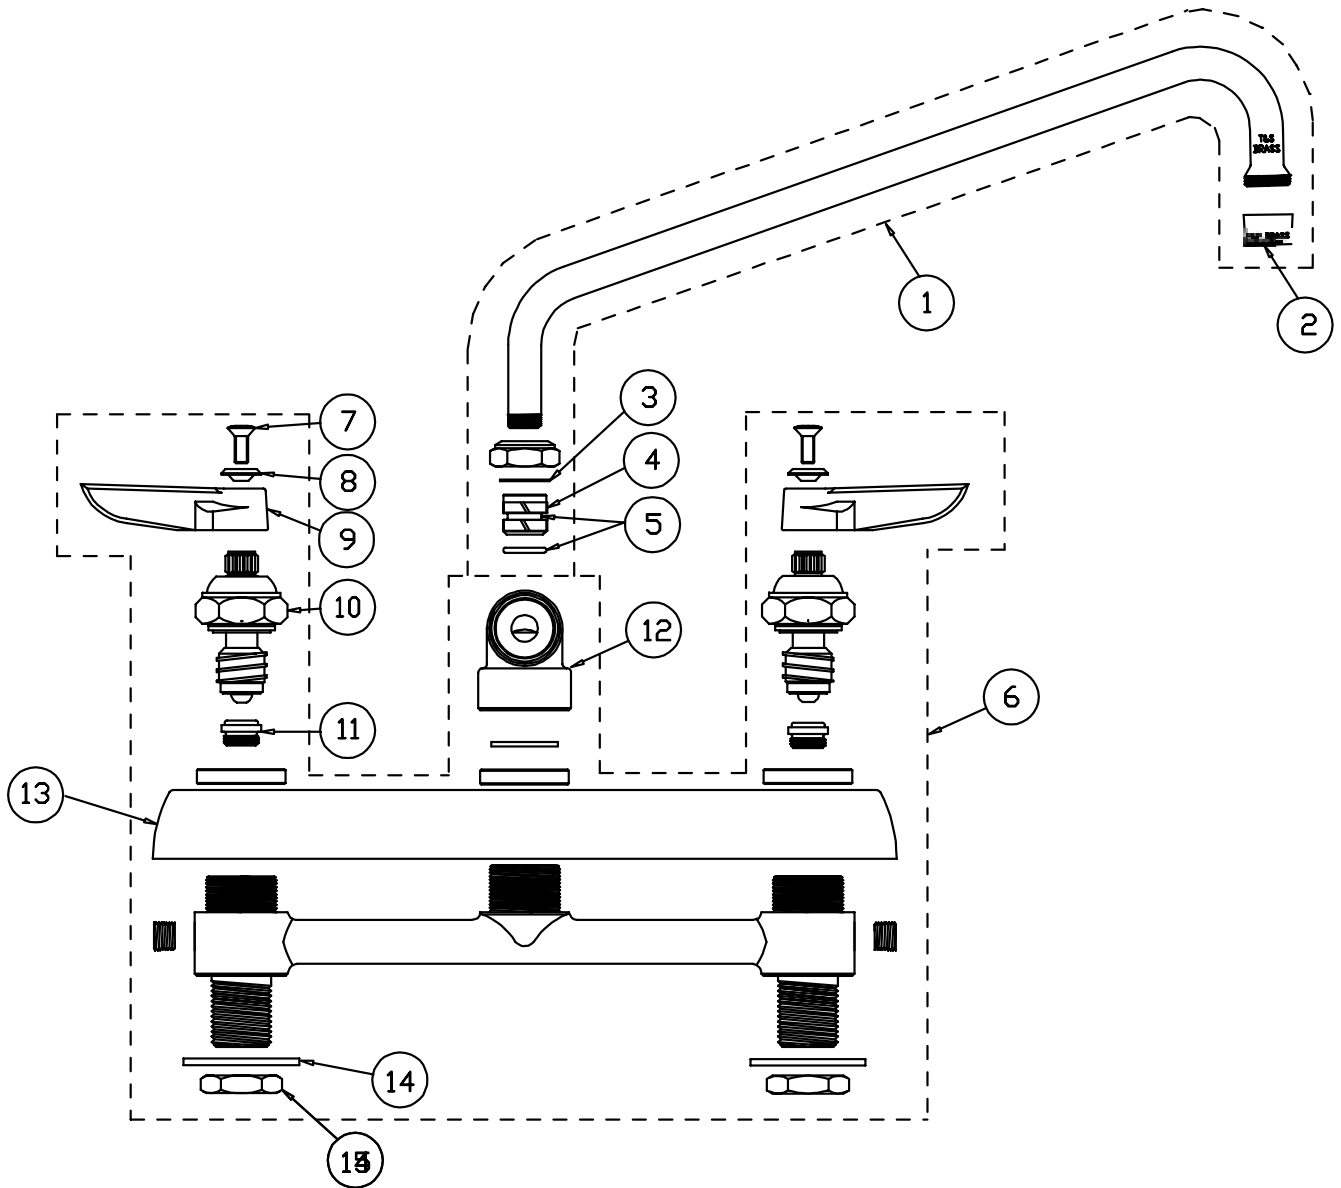

B-2291

Workboard Faucet Assembly

1	Asm, Swing Nozzle, 14"	063X	9	Handle, Lever	001638-45
2	Aerator	B-0199-01	10	Asm, Spindle NSF - RH/Cold	009753-25
3	Washer, Swivel	009538-45		Asm, Spindle NSF - LH/Hot	009754-25
4	Sleeve	011429-45	11	Seat	000763-20
5	O-Ring	001074-45	12	Knob	000082-40
6	Asm, Base Faucet	B-1125-LN	13	Escutcheon	001259-40
7	Screw, Handle	000922-45	14	Washer	000999-45
8	Index, Button, Blue/Cold	001660-45	15	Locknut	002954-45