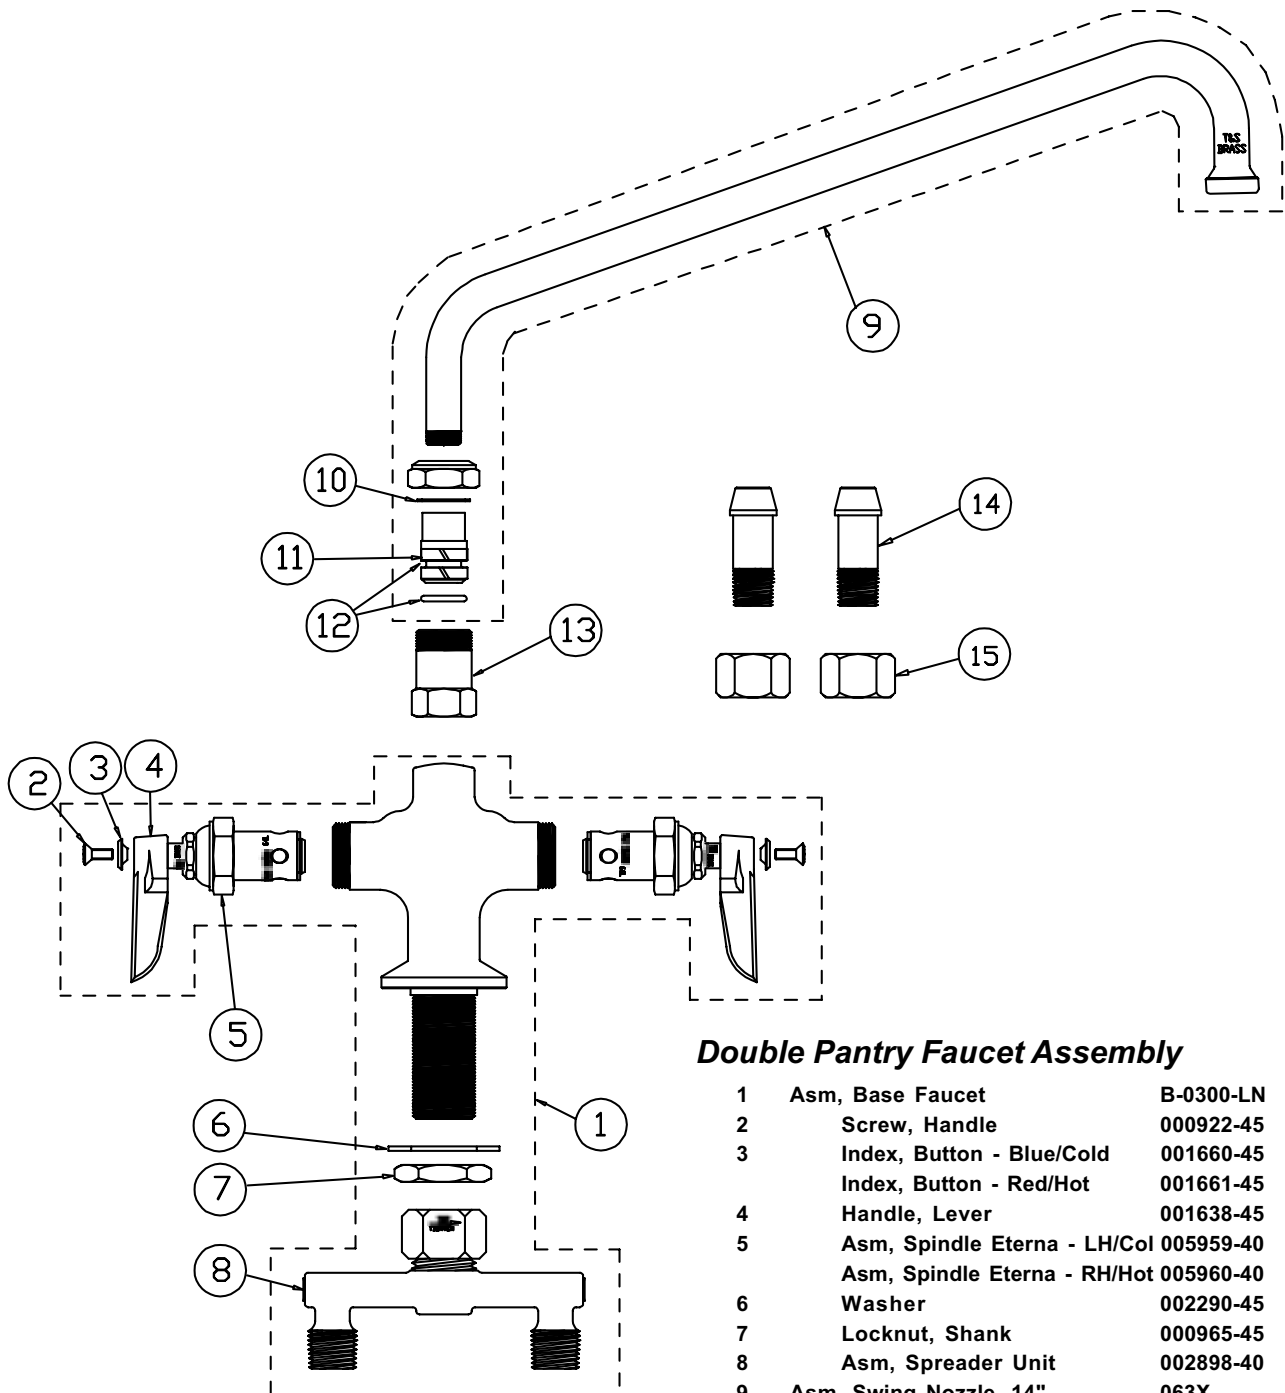

B-2294

Double Pantry Faucet Assembly

1	Asm, Base Faucet	B-0300-LN
2	Screw, Handle	000922-45
3	Index, Button - Blue/Cold	001660-45
	Index, Button - Red/Hot	001661-45
4	Handle, Lever	001638-45
5	Asm, Spindle Eterna - LH/Cold	005959-40
	Asm, Spindle Eterna - RH/Hot	005960-40
6	Washer	002290-45
7	Locknut, Shank	000965-45
8	Asm, Spreader Unit	002898-40
9	Asm, Swing Nozzle, 14"	063X
10	Washer	009538-45
11	Sleeve	011429-45
12	O-Ring	001074-45
13	Faucet, Body, Swing	000585-25
14	Tailpiece	001592-20
15	Nut	000958-20