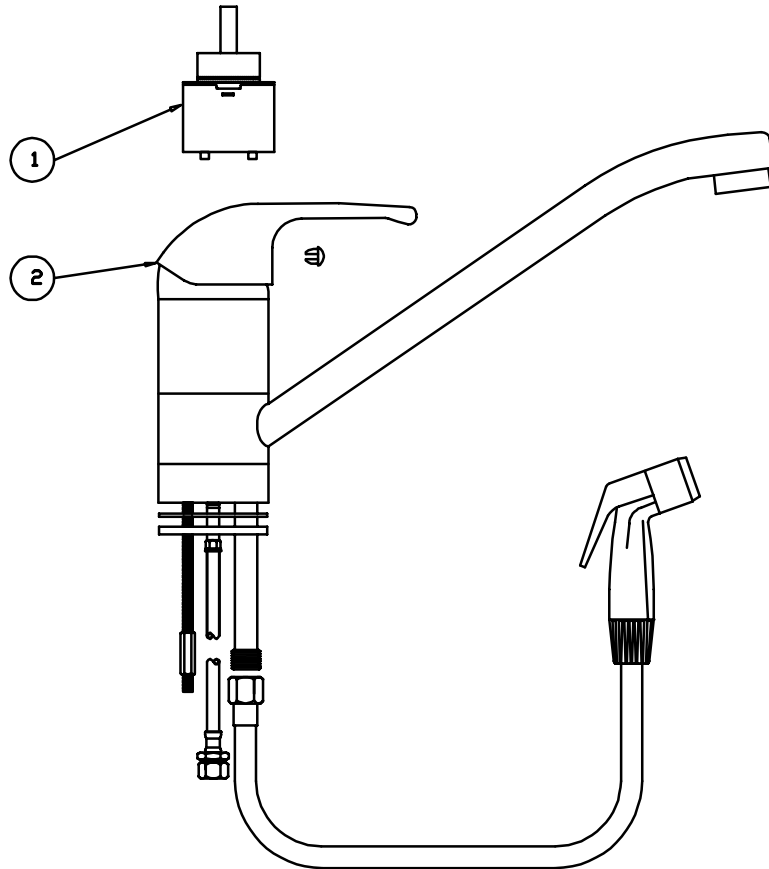

B-2730

Single Lever Faucet with Sidespray

- 1 Cartridge, Temperature Limit Stop 013080-45
- 2 Asm, Handle, Screw, Colored Plug 013113-45