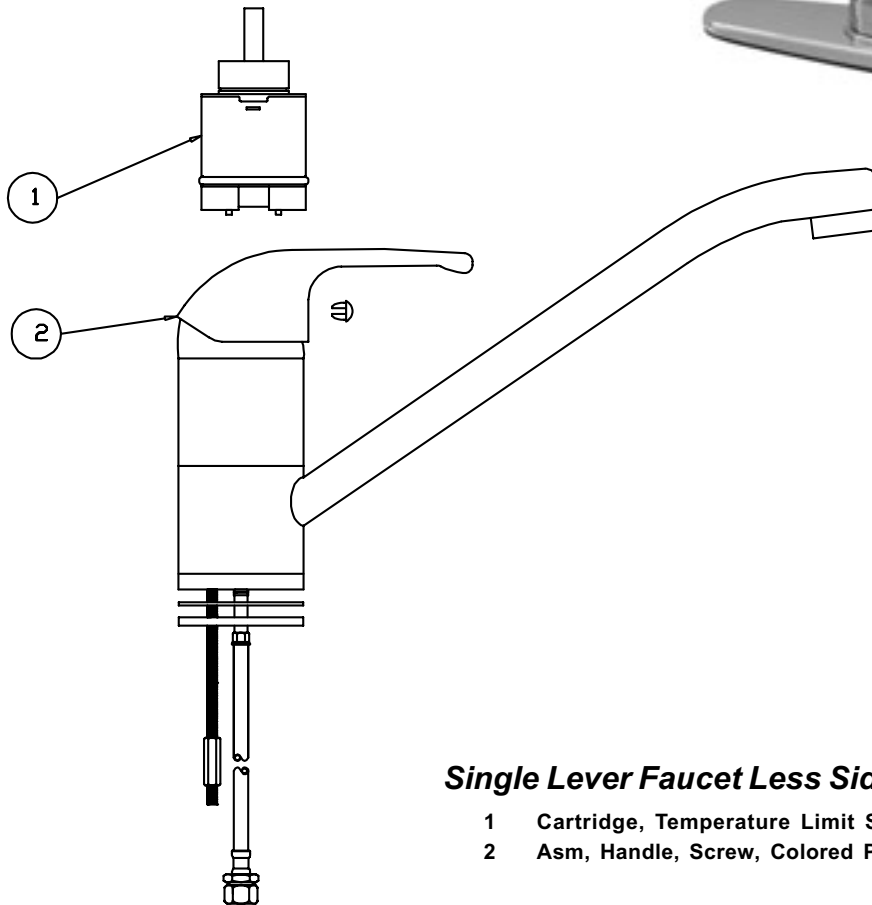

B-2731

Single Lever Faucet Less Sidespray

- 1 Cartridge, Temperature Limit Stop 013080-45
- 2 Asm, Handle, Screw, Colored Plug 013113-45