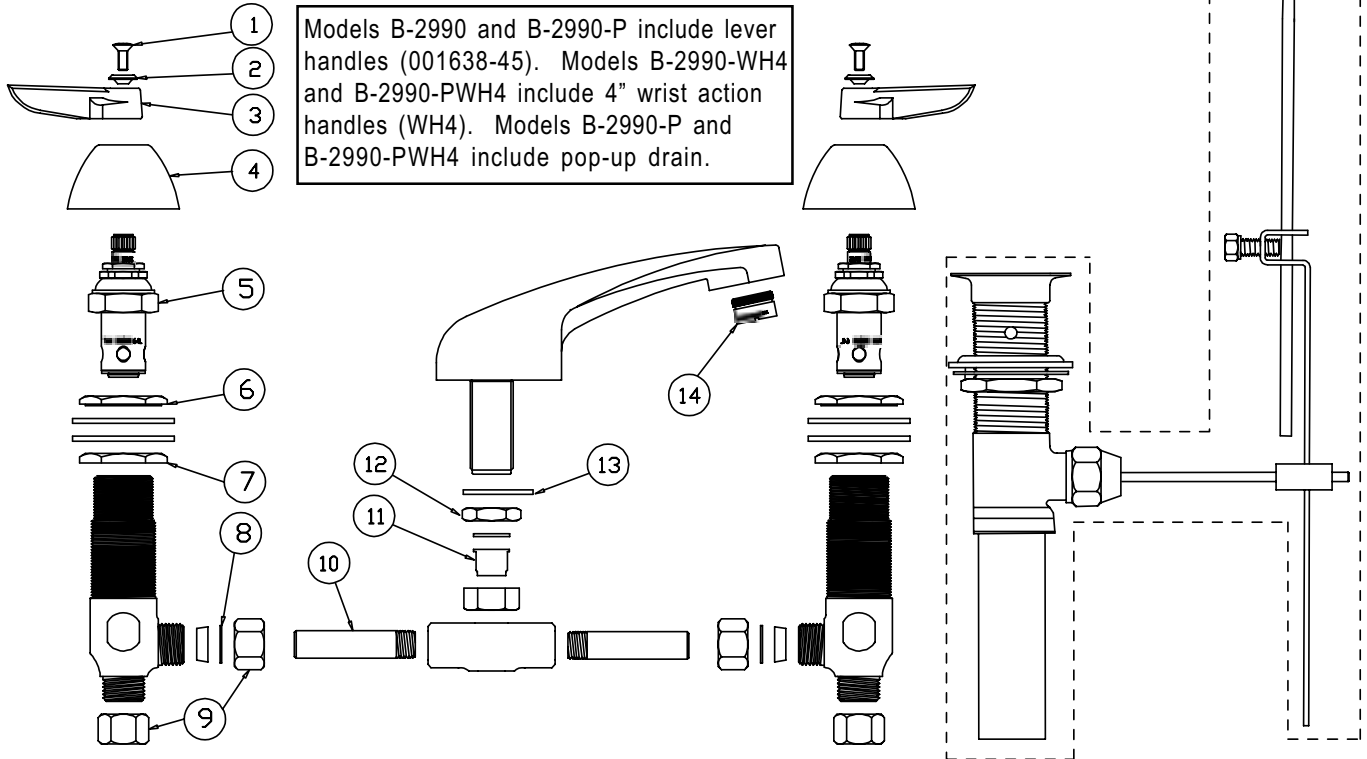

B-2990, B-2990-P, B-2990-WH4, B-2990-PWH4

Faucet Assembly

1	Screw, Handle	000925-45	7	Locknut, Body Bottom	000960-20
2	Index, Snap-In, Blue/Cold	001686-45	8	Washer	000981-45
	Index, Snap-In, Red/Hot	001194-45	9	Nut, Coupling	000958-20
3	Handle, Lever (B-2990 & B-2990-P)	001638-45	10	Nipple	000342-20
	Handle, Wrist Action, 4" (B-2990-WH4 & B-2990-PWH B-WH4)		11	Insert	003700-45
4	Escutcheon	001257-40	12	Locknut	002954-45
5	Asm, Spindle, Eterna - RH/Cold	006478-40	13	Washer, Shank	012596-45
	Asm, Spindle, Eterna - LH/Hot	006477-40	14	Aerator	B-0199-03
6	Locknut, Body Top	000959-20			