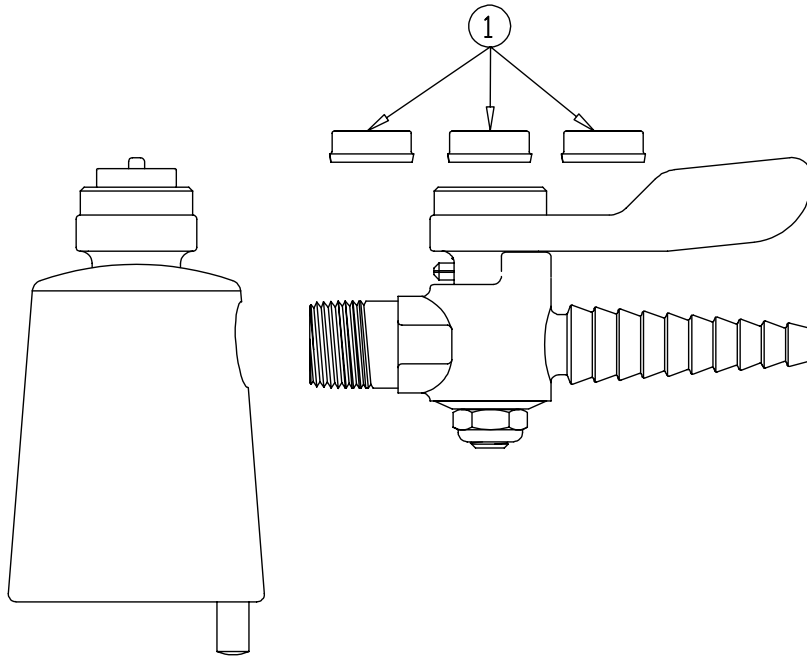

BL-4203-0, BL-4203-01

Model BL-4203-0 includes (2) hose cocks set 90 degrees apart (see top view to the left of this note). Model BL-4203-01 includes only (1) hose cock.

Turret with Hose Cock(s)

- | | | |
|---|-------------------------------|-----------|
| 1 | Index, Snap-In, Yellow/Vacuum | 001200-45 |
| | Index, Snap-In, Orange/Air | 001203-45 |
| | Index, Snap-In, Dark Blue/Gas | 001197-45 |
| 2 | Turret | BL-4102- |