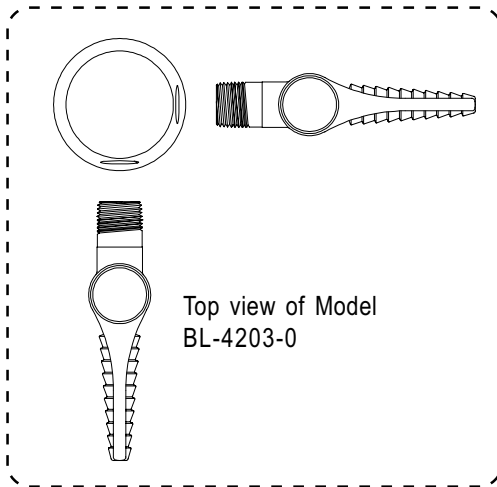

BL-4203-0, BL-4203-01

Model BL-4203-0 includes (2) hose cocks set 90 degrees apart (see top view to the left of this note). Model BL-4203-01 includes only (1) hose cock.

Turret with Hose Cock(s)

- | | | |
|---|-------------------------------|-----------|
| 1 | Index, Snap-In, Yellow/Vacuum | 001200-45 |
| | Index, Snap-In, Orange/Air | 001203-45 |
| | Index, Snap-In, Dark Blue/Gas | 001197-45 |
| 2 | Turret | BL-4102- |