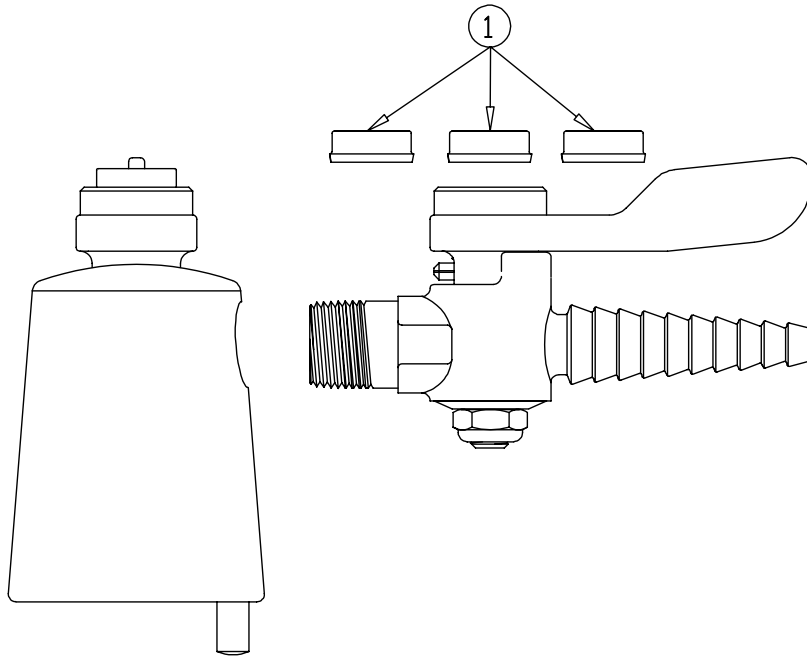

BL-4203-0, BL-4203-01

Top view of Model BL-4203-0

Model BL-4203-0 includes (2) hose cocks set 90 degrees apart (see top view to the left of this note). Model BL-4203-01 includes only (1) hose cock.

Turret with Hose Cock(s)

- | | | |
|---|-------------------------------|-----------|
| 1 | Index, Snap-In, Yellow/Vacuum | 001200-45 |
| | Index, Snap-In, Orange/Air | 001203-45 |
| | Index, Snap-In, Dark Blue/Gas | 001197-45 |
| 2 | Turret | BL-4102- |