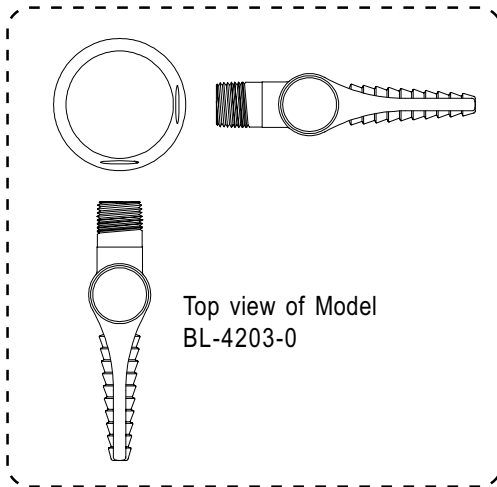

BL-4203-0, BL-4203-01

Top view of Model BL-4203-0

Model BL-4203-0 includes (2) hose cocks set 90 degrees apart (see top view to the left of this note). Model BL-4203-01 includes only (1) hose cock.

Turret with Hose Cock(s)

- | | | |
|---|-------------------------------|-----------|
| 1 | Index, Snap-In, Yellow/Vacuum | 001200-45 |
| | Index, Snap-In, Orange/Air | 001203-45 |
| | Index, Snap-In, Dark Blue/Gas | 001197-45 |
| 2 | Turret | BL-4102- |