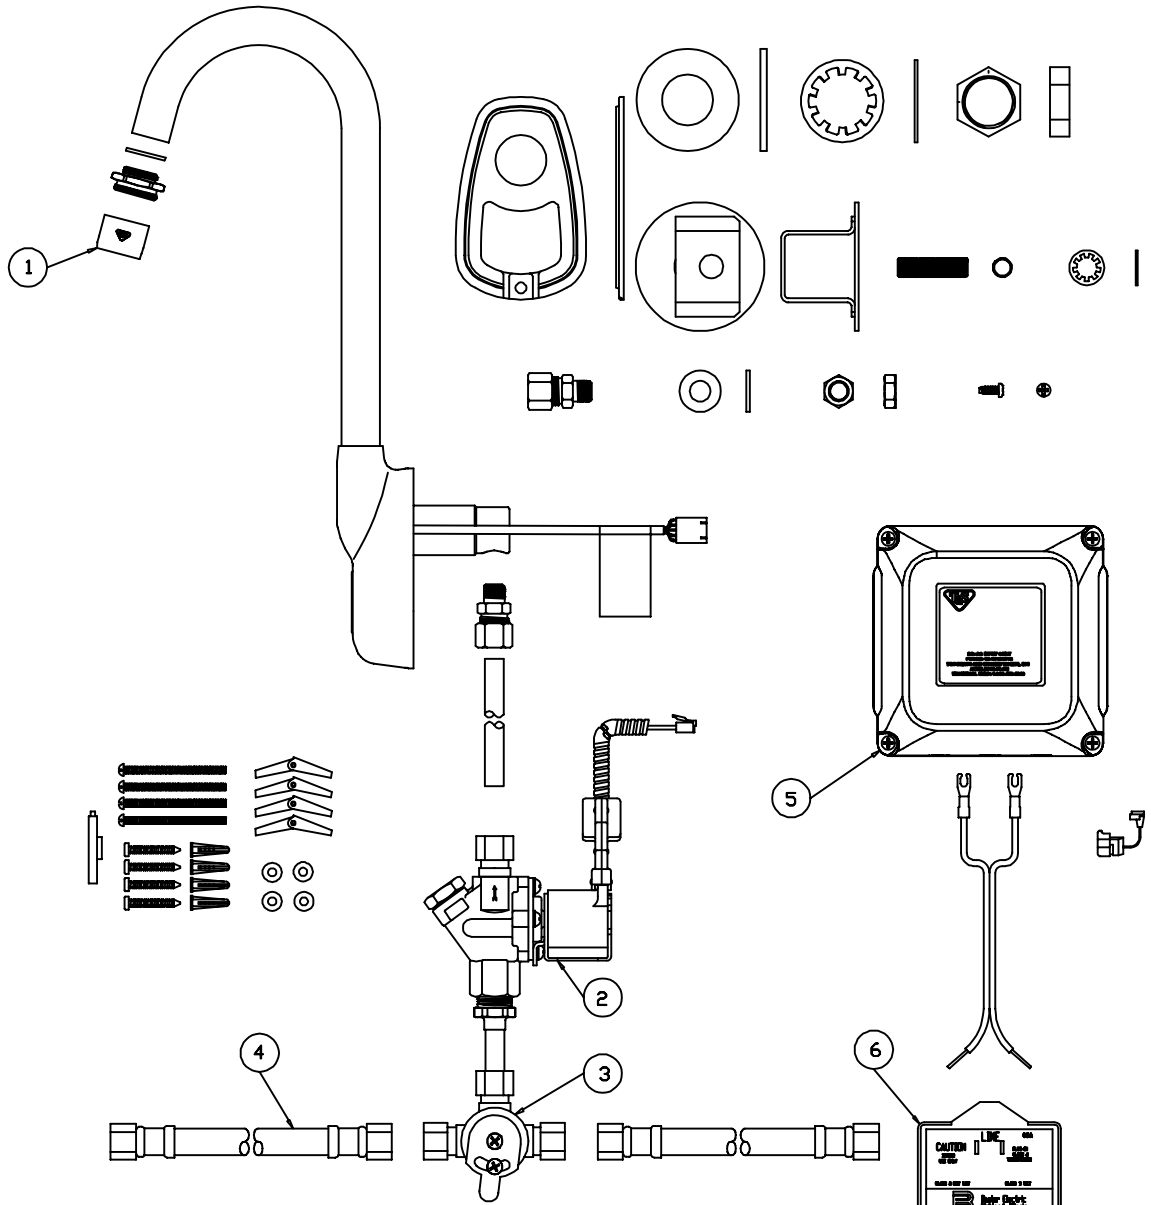

EV-1101

Vision Wallmount Gooseneck

- | | | |
|---|---------------------------------|-----------|
| 1 | Aerator | B-0199-01 |
| 2 | Valve, Solenoid | 013141-45 |
| 3 | Valve, Leonard Mixing | 013130-45 |
| 4 | Hose, Supply, Braided | 013146-45 |
| 5 | Asm, AC Control Box | 013531-40 |
| 6 | Transformer, 120V/35VA, Plug-In | 013144-45 |