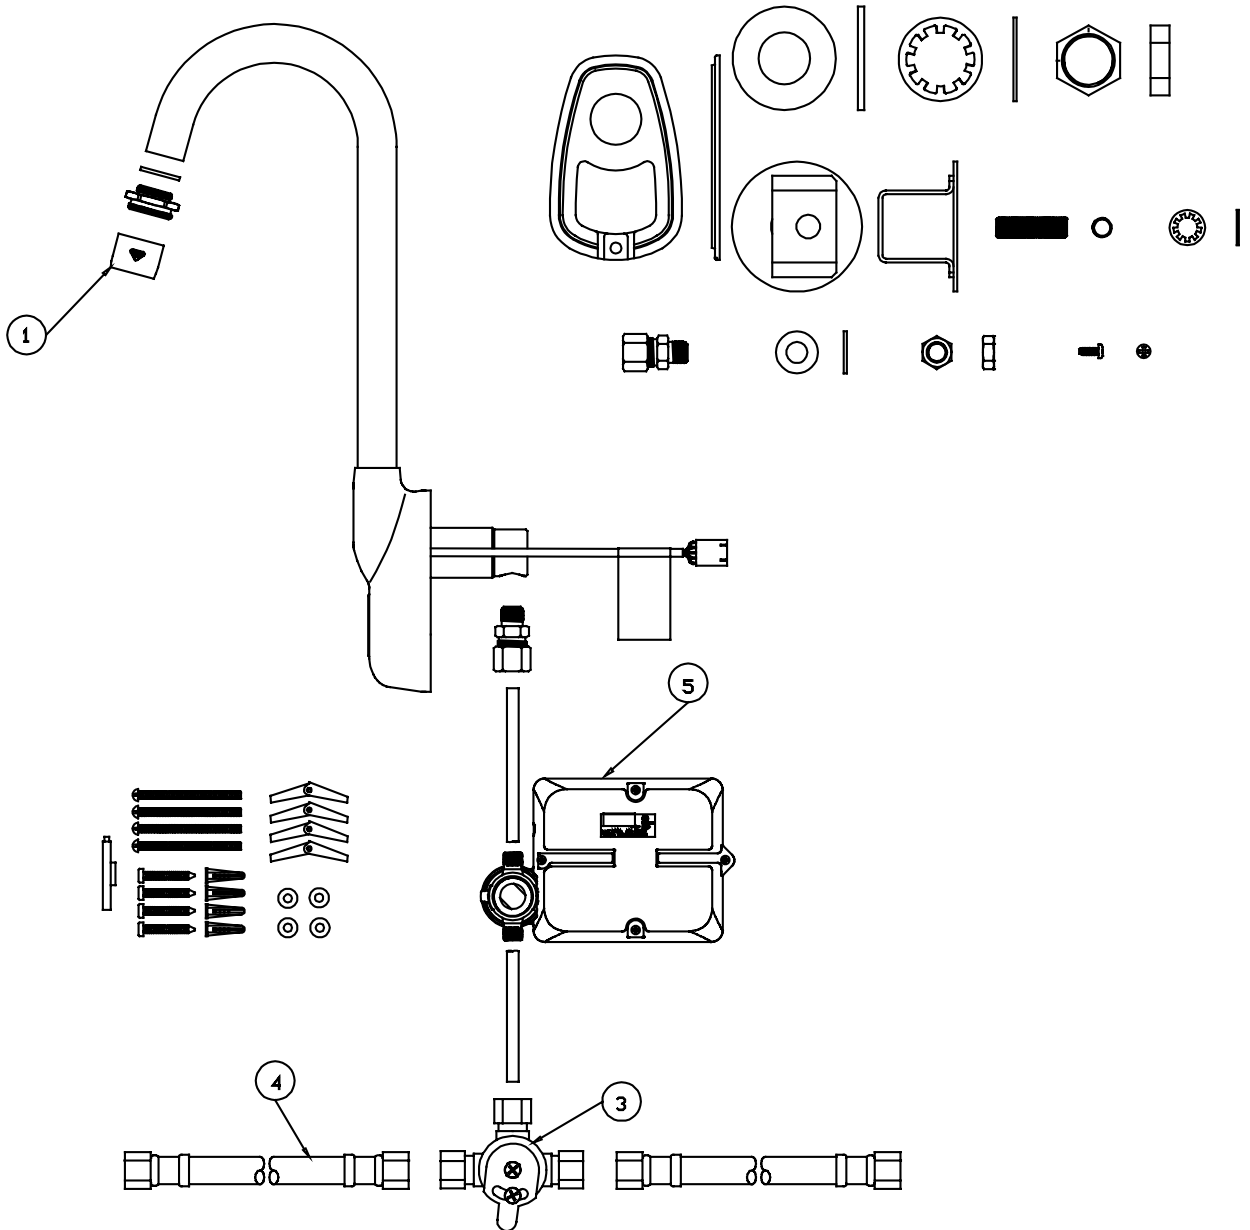

EV-2101

Vision Wallmount Gooseneck

- | | | |
|---|-----------------------|-----------|
| 1 | Aerator | B-0199-01 |
| 3 | Valve, Leonard Mixing | 013130-45 |
| 4 | Hose, Supply, Braided | 013146-45 |
| 5 | Asm, DC Control Box | 013532-40 |