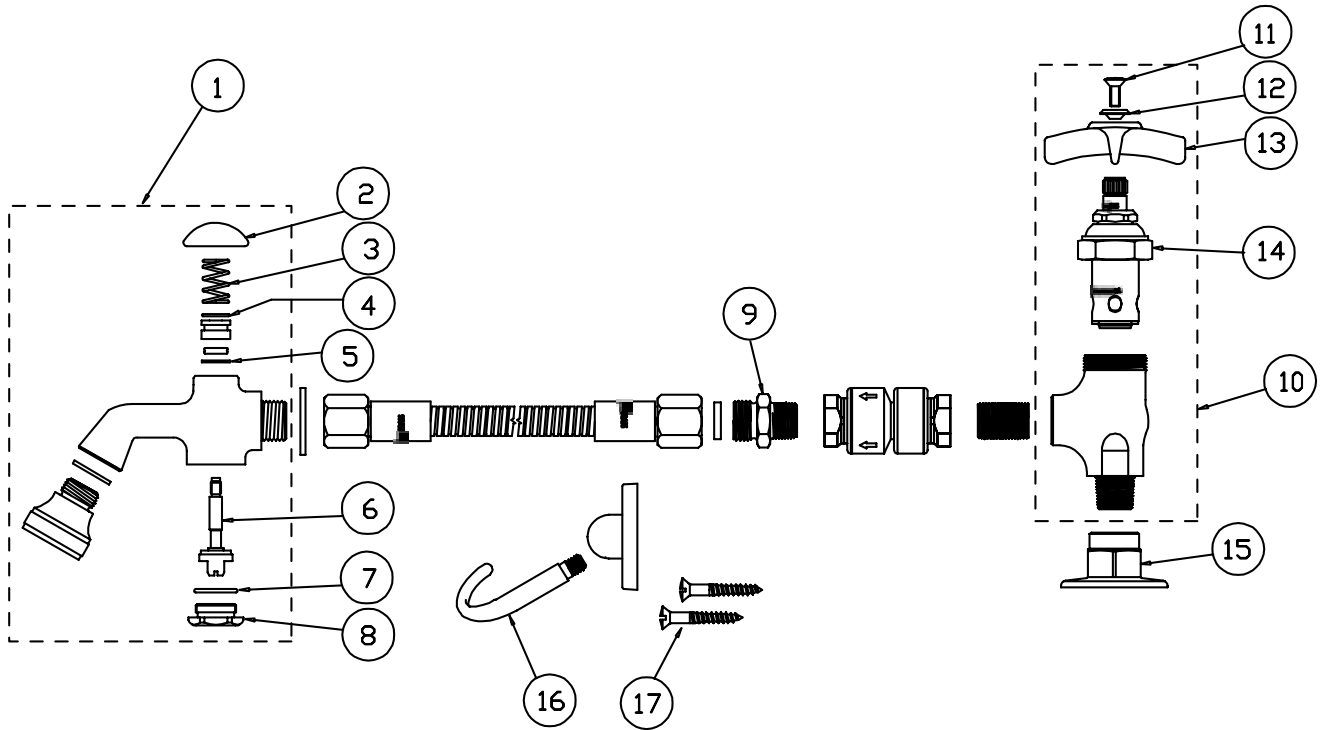

B-1716-02

Spray Wash Faucet with Vacuum Breaker

1	Asm, Spray Valve	002857-40
2	Cap	000622-40
3	Spring	000894-45
4	O-Ring, Spindle	001063-45
5	Washer, Bonnet	000974-45
6	Stem	000826-20
7	O-Ring, Insert	001062-45
8	Cap, Hex	000623-40
9	Adapter, 3/8" Male x 3/4"-14 Male	000545-25
10	Asm, Angled Stop	006998-40
11	Screw, Handle	000922-45
12	Index, Button, Blue/Cold	001660-45
13	Handle, Kitchen, 4-Arm	002521-45
14	Asm, Spindle, Eterna - Hot	005960-40
15	Flange	000014-40
16	Finger Hook	002309-40
17	Screw, Wall Mount	000915-45