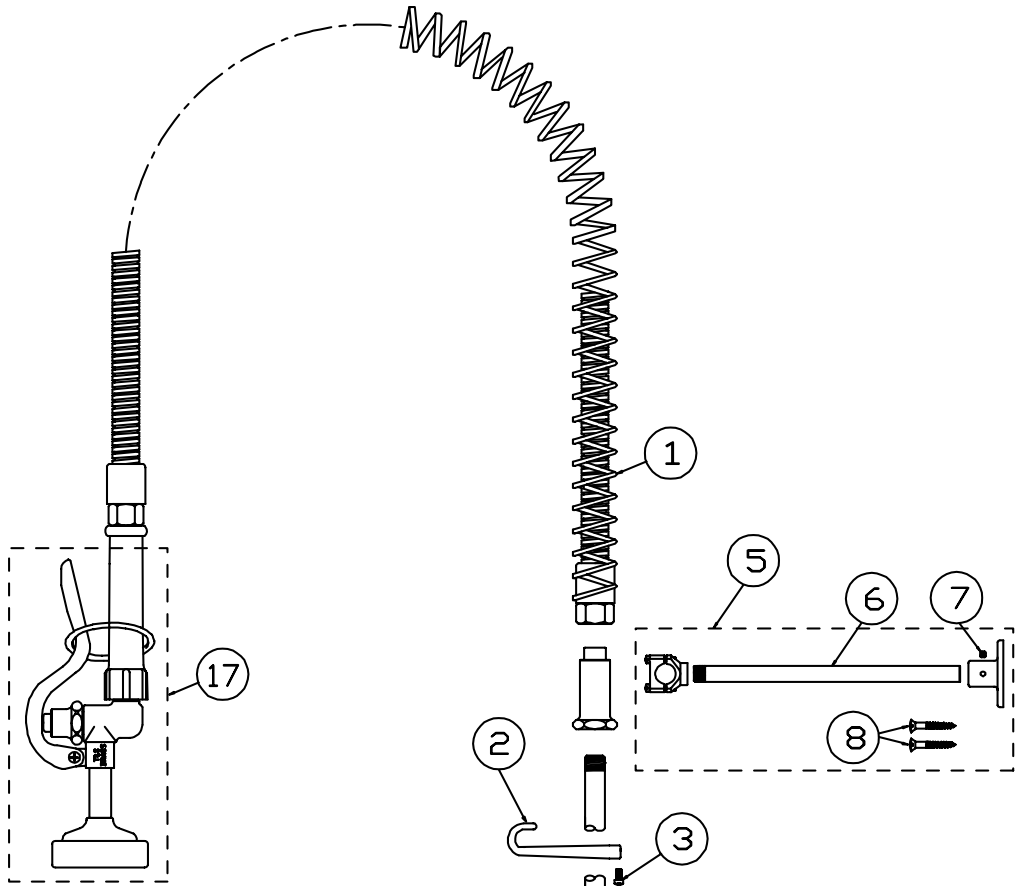

# B-2349

See page 11 for exploded view

## Pre-Rinse Unit with Flex Center Hoses

1	Spring, Overhead	000888-45
2	Finger Hook	000021-40
3	Screw, Finger Hook	000916-45
4	Nipple, 3/8" x 24"	000372-40
5	Asm, Bracket, Wall Mount, 12"	B-0109-03
6	Nipple, 12"	000348-40
7	Set Screw	001584-45
8	Screw, Wall Mount	000915-45
9	Asm, Base Faucet	009505-40
10	Screw, Handle	000922-45
11	Index, Button, Blue/Cold	001660-45
	Index, Button, Red/Hot	001661-45
12	Handle, Lever	001638-45
13	Asm, Spindle Eterna - Cold	002711-40
	Asm, Spindle Eterna - Hot	002712-40
14	Washer	002290-45
15	Locknut	000965-45
16	Asm, Connectors, Flexible	B-2348
17	Asm, Spray Valve	B-0107