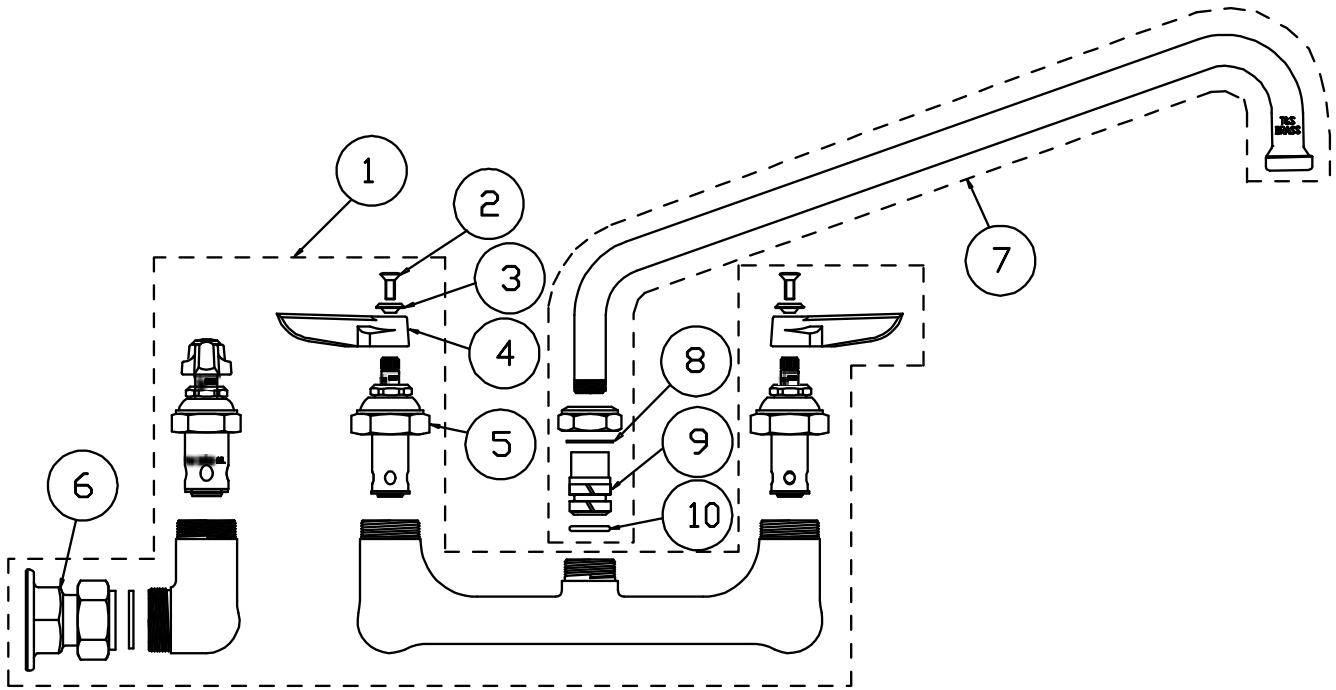

## ***Faucet Assembly***

1	Asm, Base Faucet	002833-40
2	Screw, Handle	000922-45
3	Index, Button, Blue/Cold	001660-45
	Index, Button, Red/Hot	001661-45
4	Handle, Lever	001638-45
5	Asm, Spindle Eterna - Cold	005959-40
	Asm, Spindle Eterna - Hot	005960-40
6	Asm, Coupling Flange	002893-40
7	Asm, Swivel Gooseneck, 14"	063X
8	Washer	009538-45
9	Sleeve	011429-45
10	O-Ring	001074-45