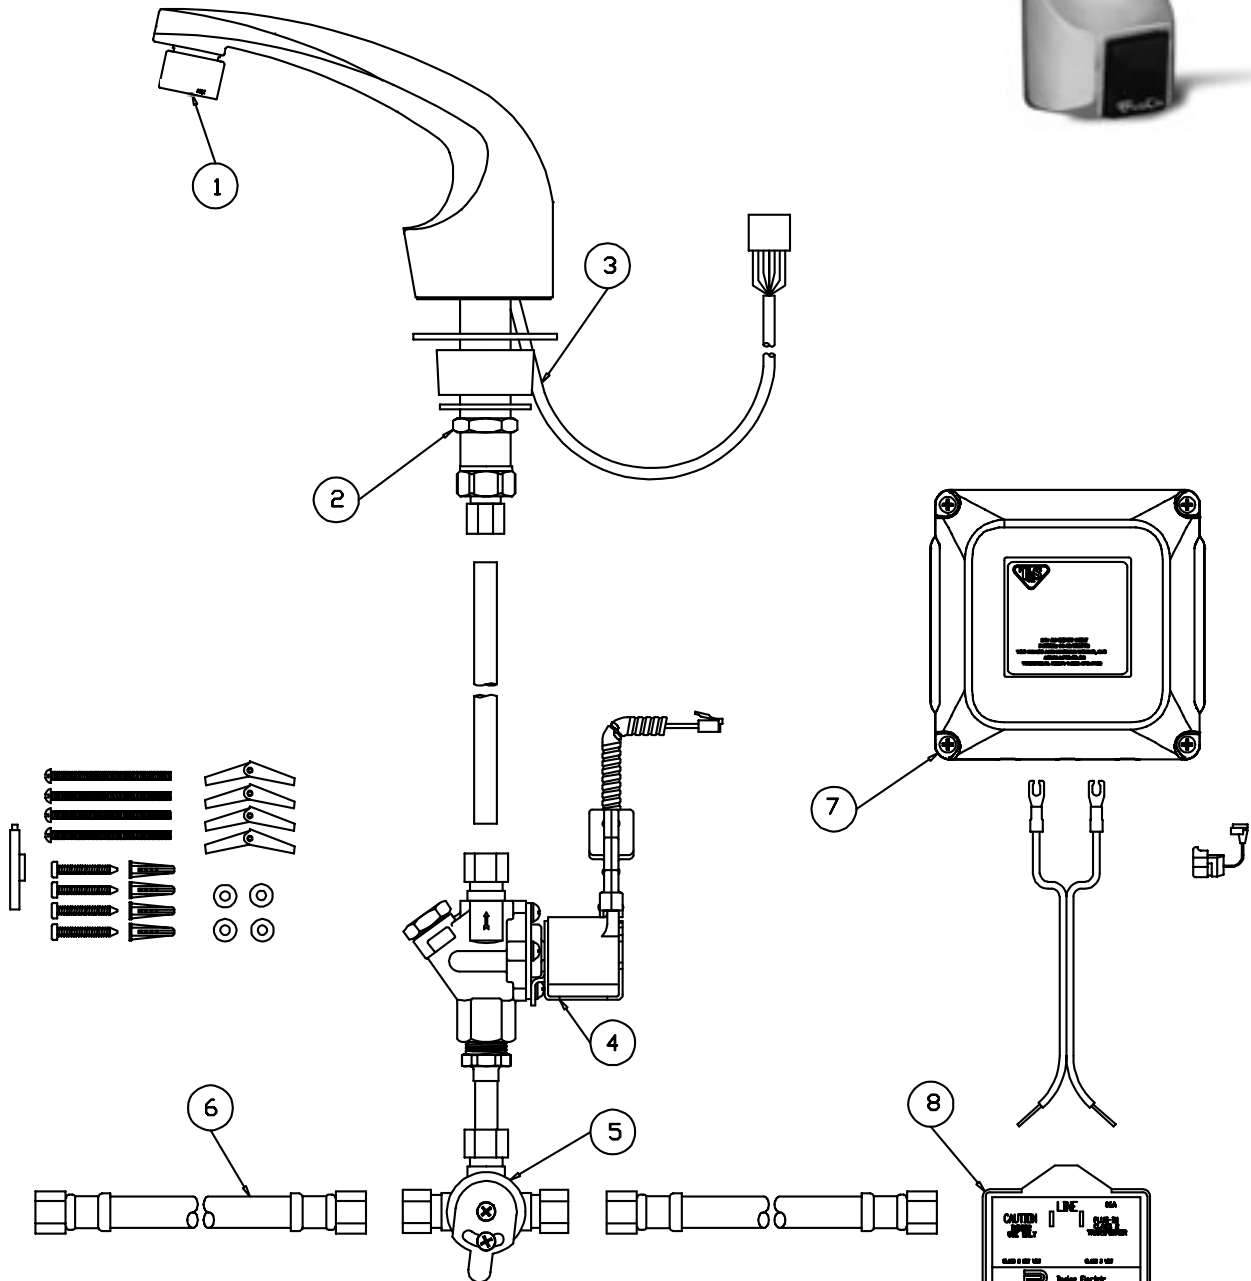

# EV-1102

## *Vision Wallmount Gooseneck*

1	Aerator	B-0199-01
2	Nut, Shank	001801-20
3	Sensor, Electronic Faucet	013491-45
4	Valve, Solenoid	013141-45
5	Valve, Leonard Mixing	013130-45
6	Hose, Supply, Braided	013146-45
7	Asm, AC Control Box	013531-40
8	Transformer, 120V/35VA, Plug-In	013144-45