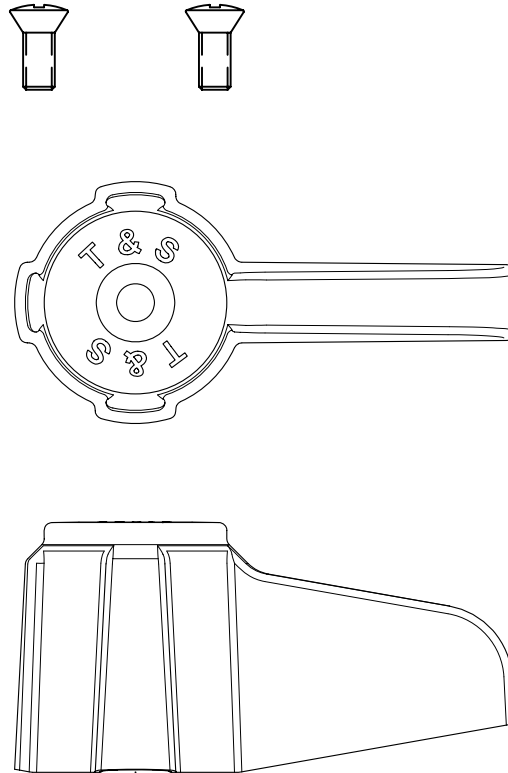

T&S BRASS AND BRONZE WORKS, INC.  
 2 SADDLEBACK COVE / P.O. BOX 1088 / TRAVELERS REST, SC 29690  
 PHONE 800-476-4103 - FAX 864- 834-3518

Sales No.

E-HDL-L

RELIABILITY  
 BUILT IN

Job Name:

Architect/Engineer Approval:

Notes:

E-HDL-L Includes:

- 1 European Lever Handle
- 1 Stainless Steel CSK Screw, Color Coded (Red), M4 X 0.7-6g x 10MM Long w/ Self-Locking Patch.
- 1 Stainless Steel CSK Screw, Color Coded (Blue), M4 X 0.7-6g x 10MM Long w/ Self-Locking Patch.

Product Description:

European Lever Handle Kit  
 w/(2) Color Coded Screws  
 (1-Red & 1-Blue)

Drawn:

DHL

Checked

KJG

Scale:

1:1