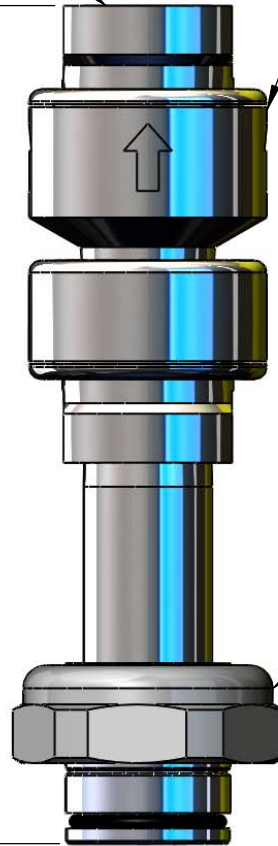

This Space for Architect/Engineer Approval

Job Name _____ Date _____

Model Specified _____ Quantity _____

Customer/Wholesaler _____

Contractor _____

Architect/Engineer _____

Lock Washer Must Be Placed
Into Swivel Outlet Before Screwing
Bushing Into Place

3/8" NPT Female
Outlet

B-0970-FE Continuous
Pressure Type Vacuum
Breaker

4 3/8"
[111mm]

"EasyInstall"
Bushing & Coupling
Fit Into Existing
European Swivel Base
Faucets

Product Specifications:

B-0970-FE Atmospheric Vacuum Breaker For Continuous Pressure Applications Fitted w/ European "EasyInstall" Mechanism For Retro-Fit On Existing Euro Swivel Bases