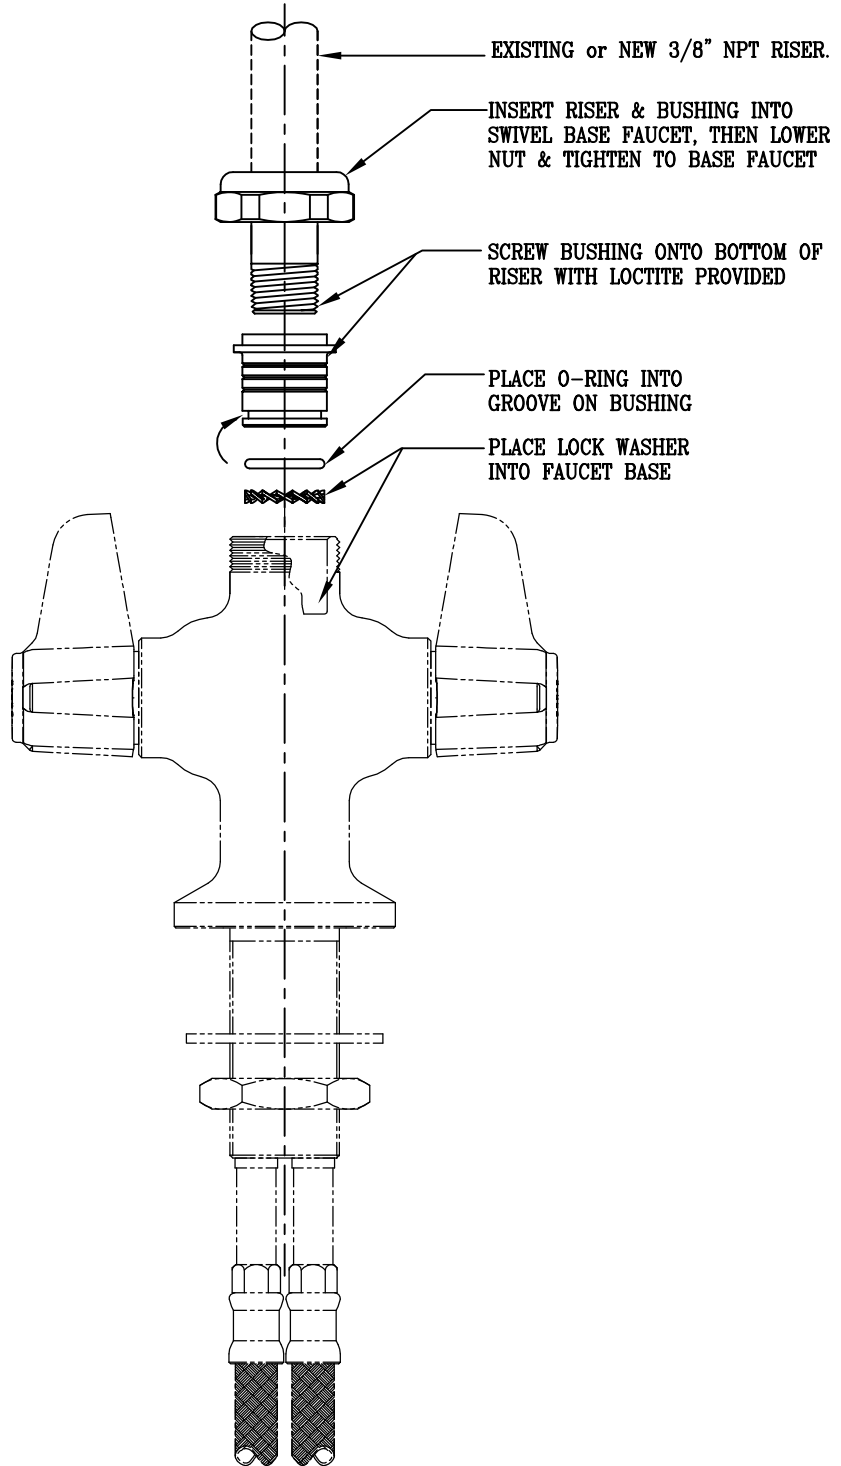

Job Name:

Architect/Engineer Approval:

Notes:

EZ-KIT INCLUDES ONE (1) EACH:
EASY-INSTALL NUT
EASY INSTALL BUSHING
O-RING
LOCK WASHER
LOCTITE CAPSULE

NOTE:
INSTALLATION DEPICTED MAY BE
DONE WITH ANY T&S SWIVEL BASE
FAUCET. (BASE FAUCETS & RISERS
SOLD SEPARATELY).

Product Description:

EURO EASY INSTALL RETRO-FIT KIT:
LOCK NUT, BUSHING, O-RING, & LOCK WASHER

Drawn:

WJS

Checked

JHB

Scale:

1:2